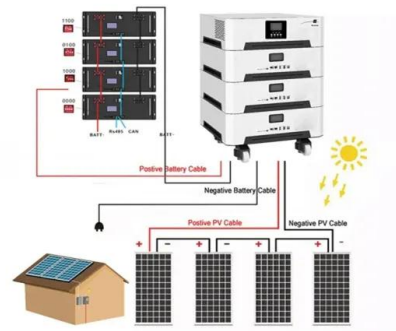

ZT-96A (ANJ3000DS), 2*60V45Ah 3000W 4wheeled E-VEHICLE

Type of battery: Lead-acid. Battery capacity: