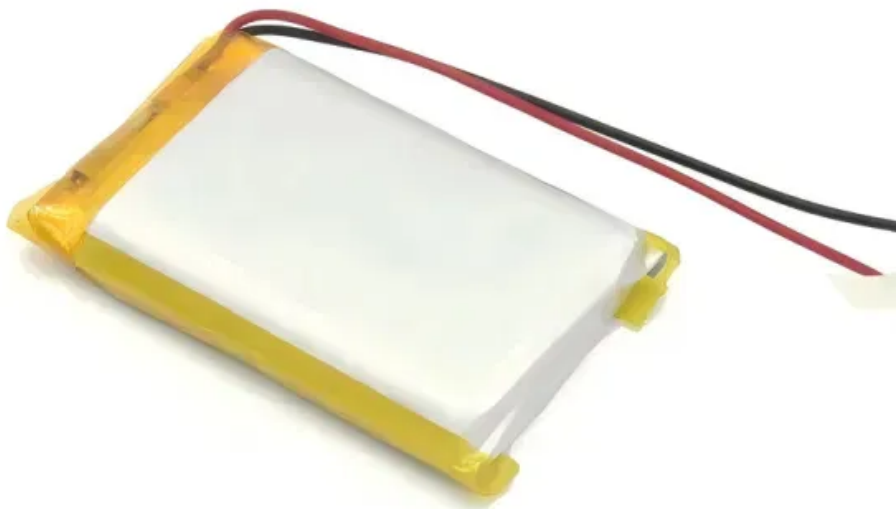

European Solar and Energy Storage Solutions

Åland 3000 w battery