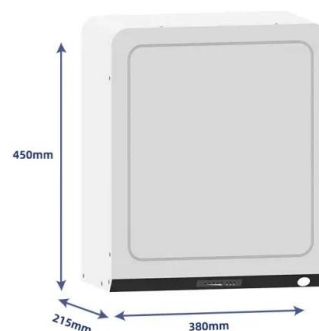

60V 50Ah Lifepo4 Battery Pack for Ebike Electric Scooter

Description * 60V 50Ah Lifepo4 Battery pack is made of 20 pcs of 50000mAh polymer lithium cells* One Special 20 cells PCB with balance function is installed with battery pack to protect battery from over charging, over discharging and over drain* Voltage : 60V* Capacity: 50Ah* Cut-off voltage: 47V* Max. discharging cur