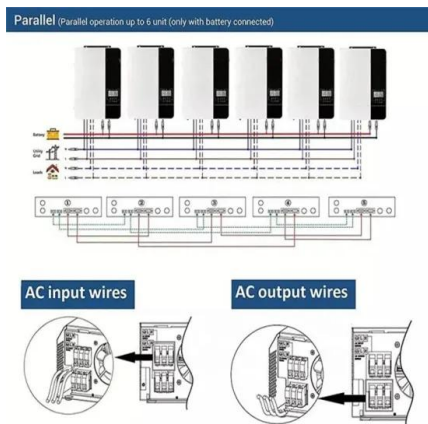

known as the world's Factory, For last 15 years devoted itself in Multi function solar lighting system