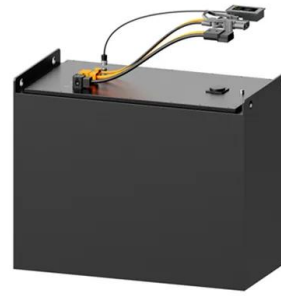

Trapezoidal metal roof , insertion system with bracket

Very practical for installation on the roof: the insertion system for trapezoidal roofs consists of only a handful of individual components, greatly simplifying installation. For trapezoidal roofs, we ...