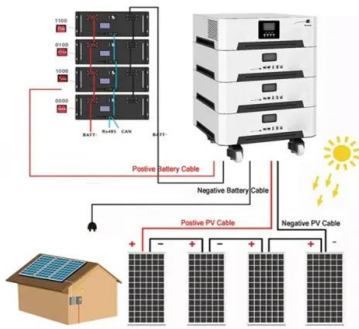

How Much Do You Know About Installation Methods Of Metal Roof Pv Brackets?

There are waterproof design fixture installation methods that do not damage the original building, and there are also drilling types that pursue the most stable installation effect and use

...