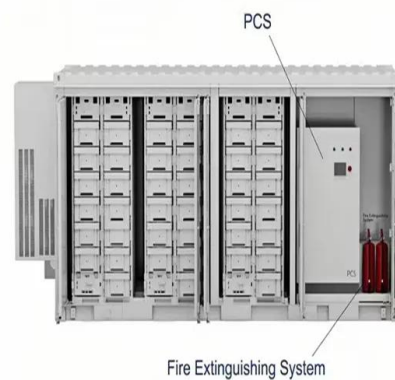

Trapezoid-steel roof

Trapezoid Steel IMS-Solar BV is an internationally operating producer of a sustainable mounting system for solar panels, which can be applied to a corrugated roof, Trapezoid steel roof or tiled roof. The system does not put ...