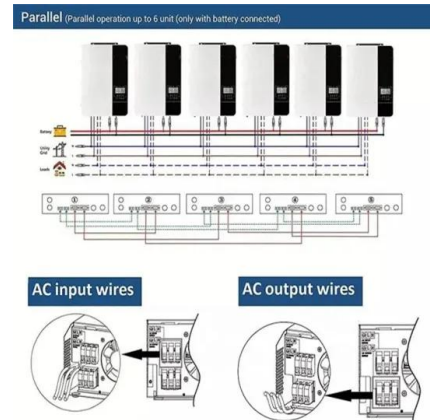

Flag Proposals for Heard Island and McDonald Islands

Flag Proposals for Heard Island and McDonald Islands OC Locked post. New comments cannot be posted. Share Sort by: Top 1% Rank by size . More posts you may like r/AceAttorney. r/AceAttorney This is a community of Big Island redditors.