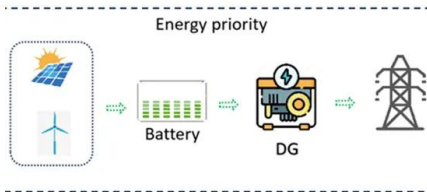

Interesting Heard Island and McDonald Islands' review : r/funny

Interesting Heard Island and McDonald Islands' review Archived post. New comments cannot be posted and votes cannot be cast. Share Sort by: Best. Open comment sort options Top posts of March 12, 2022. Reddit . reReddit: Top posts of March 2022. Reddit . reReddit: Top posts of 2022 & nbsp; & nbsp; TOPICS. Internet Culture (Viral)