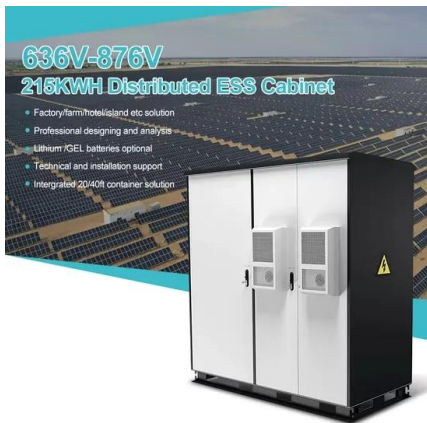

LiFePO4 Aerial Work Platform Batteries Manufacturer

Backed by 20 years of industry experience, our lithium batteries deliver exceptional uptime, lower cost of ownership, longer life and unrivalled durability for aerial work platforms (AWP) and mobile elevated work platforms (MEWP). No more equipment failures, downtime delays or high maintenance costs, with 50 metres of range on a ten minute charge.

Aerial Work Platform Batteries , U.S. Battery Mfg.

Battery-powered aerial work platforms (AWP) are designed to be compact, efficient and are widely used among a variety of construction and