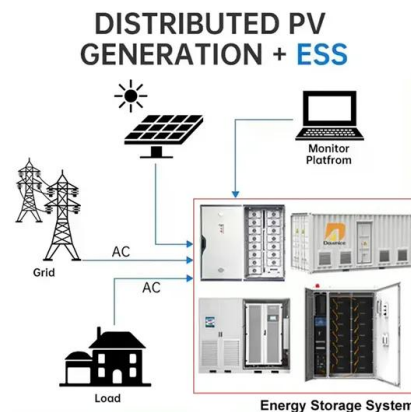

Beebeejump Solar S1 price from konga in Nigeria

BeeBeeJump Solar S1 is an upgrade on S1 easy, it is capable of giving you 24-7 Electricity. Specifications 160 watts panel - Polycrystalline solar panel that charges the Lithium Iron Phosphate Battery fast within 2-3 hours of light. The Solar Panel starts charging as early as 6 am in the morning. 338 w/h battery - The main unit of the product has a battery capacity of 338 ...