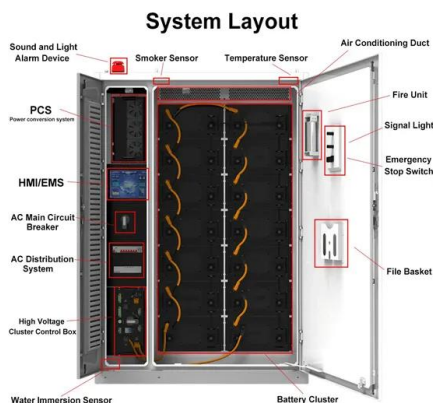

Taiwan solar edge battery price

SolarEdge Home Battery Review: A Good Battery From a Big Solar ...

The SolarEdge Home Battery offers solid performance specs and an excellent warranty at a fair price for a home battery. Here's what to know. SolarEdge Home Battery Review: A Good Battery From a

Residential Single Phase Inverter , SolarEdge Australia

SolarEdge Single Phase Home Genesis Inverter . The SolarEdge single phase Home Genesis inverter breaks the mold of traditional solar inverters by being light weight and incredibly efficient. It has the ability to connect to the SolarEdge Home Battery. It also comes with safe DC as standard and features a 12-year warranty

New Battery Cell Factory for Energy Storage , SolarEdge

Battery storage is becoming increasingly popular and important. Driven by several factors including technological advancements, grid modernization efforts, expanding electric vehicle markets, national carbon-zero targets, and government tax incentives and rebates, some estimate the energy storage market could reach more than $26 billion in annual sales by the end of 2022.