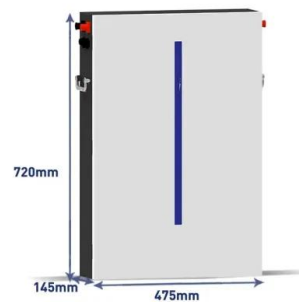

Jiangyin Suokang Electricity Co., Ltd.

185 South American shipments available for Jiangyin Suokang Electricity Co., Ltd. Date Data Source Customer Details; 2023-10-31 Colombia Imports FRANA INTERNATIONAL S A S XX
XXXXXXXXXX XXXXXX XX XXXXXX XXXXXXXXXXXXX
X XX XXXX XXXXXXXXXXX XX XXXXXXXX XXX XX
XXXXX XXXXXXXXXXX XXX XXX X XX XXXXXXXX XXX