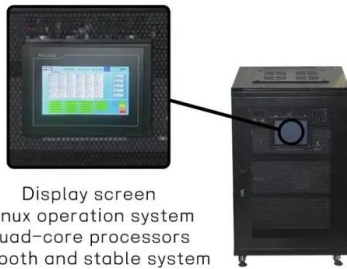

Display screen
Linux operation system
quad-core processors
smooth and stable system

DEESPAEK 24V LiFePO4 Battery 100Ah, Lithium São Tomé and Príncipe ...

Shop DEESPAEK 24V LiFePO4 Battery 100Ah, Lithium Batteries with Upgraded 100A BMS, 4000 Rechargeable Deep Cycle, widely Used for Marine, Camper, RV, Solar Power, Household Appliances etc online at a best price in São Tomé and Príncipe. B0C3C5T59J