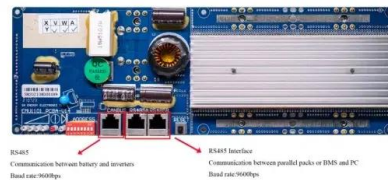

WEN 56203i Super Quiet 2000-Watt Portable Inverter ...

The WEN 2,000-Watt Inverter Generator provides clean energy, free of voltage spikes and drops, without all the noise of a regular generator. Produce up to 2000 surge watts and 1700 rated watts of power.