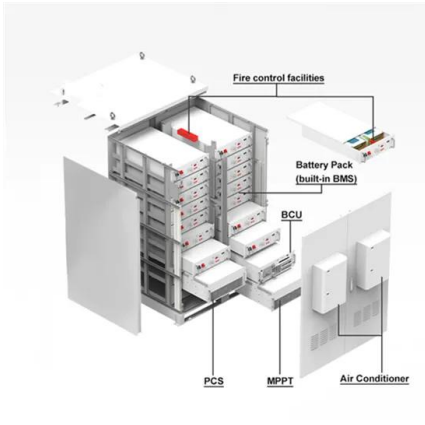

5 Best Solar Shed Lights in 2024

Aotek Solar Outdoor Light. Pros: Brighter than the Hmcity light, long lasting, good motion sensor Cons: Pricier, too big to be mounted to a 2x4 or 4x4 Best for: Outdoor motion sensor/security light Review: The Aotek light is ...