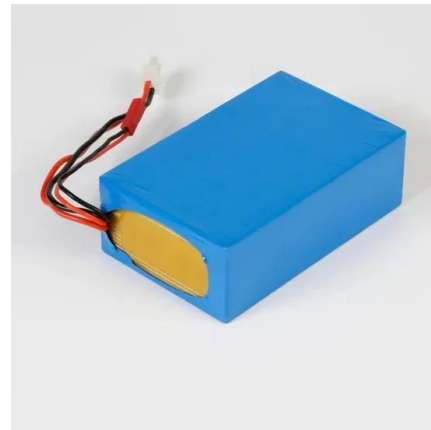

locals

Anker SOLIX Foldable Solar Panel 400W

Up to 23% Conversion Efficiency: You'll notice 1.5X faster charging times thanks to monocrystalline solar cells and a powerful sunlight-trapping surface. 3-Mode Angle Adjustments: Seamlessly adjust SOLIX PS400 Solar Panel to 40°, 50°, ...

Anker SOLIX , X1 Energy Storage System , 3-36kW & 5-180kWh

??8%??· Anker SOLIX X1 transforms your power experience. Store solar energy during the day for nighttime use or off-grid. Enjoy savings on your power bill, too. Connect X1 with ...