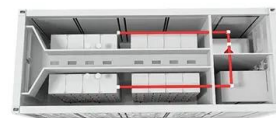

Anker SOLIX F3800 Portable Power Station

You can also use this as a home battery backup solution so that it serves dual purpose both at home and when out in the bush riding! **FREE SHIPPING!** Specs 120v for charging Surrans, Talarias, and other standard 110v products 240v for Stark Varg, KTM Freeride, and other large