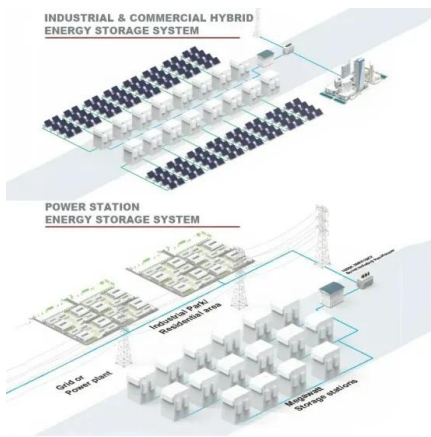

European Solar and Energy Storage Solutions

Solflow sfn 12sf1 Lithuania

Solflow sfn 12sf1 Lithuania

Solflow SFN-12SF1 Pomp? de c?ldur? propan R290 12KW ...

Solflow SFN-12SF1 Pomp? de c?ldur? propan R290 12KW neutilizat? SFN-12SF1. Tipul de produs Propan R290. Culoare Negru. Greutate 116 kg. Lungime 122 cm. La?ime 47 cm. ?nal?ime 81 cm. Documente. Export license plate holding vehicle.pdf; Algemene Voorwaarden Kopers en-GB.pdf; Algemene Voorwaarden Kopers.pdf;

Solflow SFN-12SF1 Propane R290 Heat Pump 12KW unused

Serial number 8A00231016003156; Heats 100 liters of water from 8 to 75 degrees in 22 minutes; suitable for tap water; works down to -25 degrees Celsius without additional heating; can also cool; monoblock; energy label A+++; solar panels can be connected directly to the heat pump without an inverter; unused; Comes new in box; This heat pump has a subsidy scheme of 3525EUR