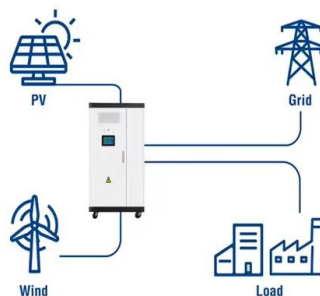

Utility-Scale ESS solutions

Solar Warehouse SA Reviews , Read Customer Service Reviews of

Solar Warehouse SA. My experience with Solar Warehouse SA was definitely 5 star. Willing to assist after hours and at short notice. Prompt