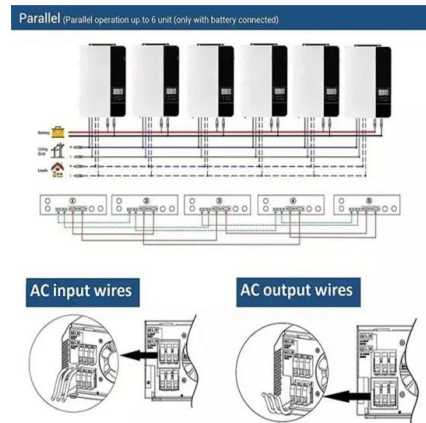

EcoFlow Power Kits for RV & Off-Grid , EcoFlow US

Power Hub has a 3600W AC output, and includes two MPPT solar charge controllers, a DC-DC battery charger with MPPT, an inverter charger, and a DC-DC step-down converter. Everything you need to power your tiny home or ...