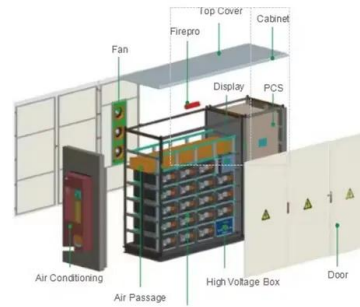

SOLPERK Solar Panel Kit 30W 12V, Solar Battery Trickle Charger

?Easy to Install & Angle Adjustable?- Equipped with a 360 degree angle adjustable mounting bracket. Helps solar panels always have the best angle to face the sun. It's very easy to install ...

SOLPERK 30W 24V Solar Panel Kit, Solar Battery Trickle Charger

Amazon : SOLPERK 30W 24V Solar Panel Kit, Solar Battery Trickle Charger Maintainer + Adjustable Mount Bracket for Automotive Motorcycle Boat Marine RV : Patio, Lawn & Garden ...

Solar Powered Exhaust Vent Fan Large Air Flow for Greenhouse, ...

Solar Powered Exhaust Vent Fan Large Air Flow for Greenhouse, Shed, Chicken Coop, Trailer, Outside, 30W Solar Panel with Mount Bracket 8 Inch DC FAN with Flapper 13Ft On/Off Switch ...