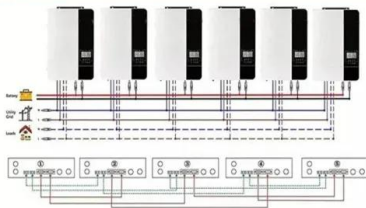

Jackery Explorer 1000 Pro 1000-Watt Portable Power ...

??3.2%??. Fast solar charge from 0-80% in 5H with 2 SolarSaga 100W panels. The 2x 100W PD output ports enable steady quick power for devices such as phones, iPads, drones, and cameras. The Explorer 1000 Pro solar ...

Parallel (Parallel operation up to 6 unit (only with battery connected))