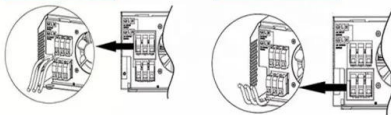

AC input wires

AC output wires