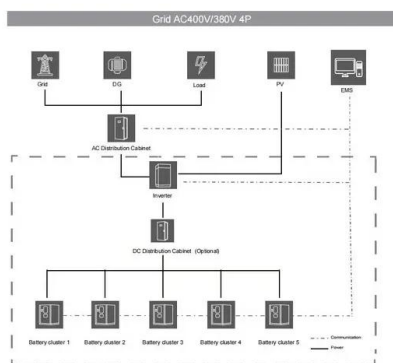

Powerstation 400W, 600W, 1000W, 2000W - SolarCube

Mache Dich autark! 230V Strom für unterwegs oder Zuhause. Mit einer tragbaren Powerstation von SolarCube. Tragbare Powerstations von SolarCube sind geniale Geräte, die Dir ermöglichen, unabhängig von der herkömmlichen Stromversorgung zu sein. SolarCube Powerstations können mit Solarzellen, Windenergie oder über eine 230V Steckdose aufgeladen werden.