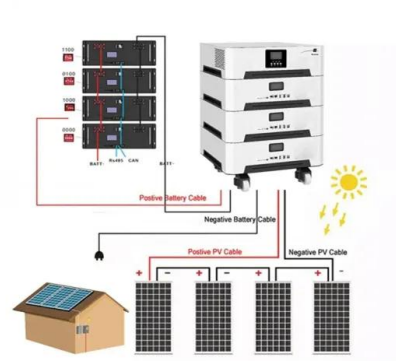

appliances, two USB power ports, and a digital LED voltmeter display for checking battery status. ...