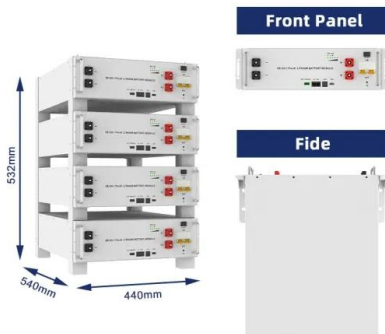

BACnet or Profibus communication - panel-door mounted with Plug-and-Play sensors

Power Conversion

Including modular UPS and scalable solutions, Socomec's high performance UPS ensure the power protection of critical applications. Designed with your current and future needs in mind, Socomec's pioneering technologies guarantee the best possible reliability and highest levels of UPS availability for your electrical power supply.