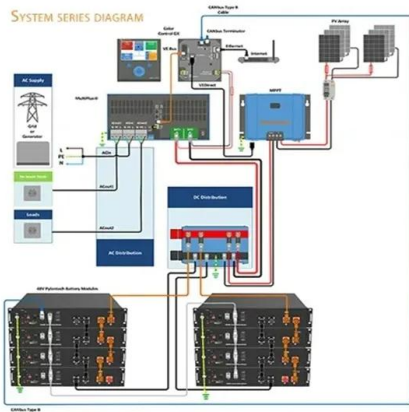

bereits die Shelly 3EM mit der Shelly Integration eingebunden ist.. Schritt für Schritt Anleitung zum Saldieren

Buy Shelly 3EM, WiFi 3-Phase Energy Meter, Contactor Control, ...

Shop Shelly 3EM, WiFi 3-Phase Energy Meter, Contactor Control, Monitor and Control Consumption, Compact Size, Solar Panels Compatible, 3 Channel, Smart Home Automation online at best prices at desertcart - the best international shopping platform in Tanzania. FREE Delivery Across Tanzania. EASY Returns & Exchange.

[Brico] Shelly 3EM: Medidor de energía y simple gestor de

Hace unos días me ha llegado el último producto de la familia Shelly. Se trata del modelo 3EM, un medidor de energía que incluye 3 pinzas de 120A Ya FOTOVOLTAICA em con las dos pinzas amperimétricas conectadas y ves que tienes un sobrante de energía de 500w en tu instalación solar, entonces haces una escena que le dices, cuando sobren

Solar panels monitoring and control - Shelly USA

Keep track of how much energy your solar panels