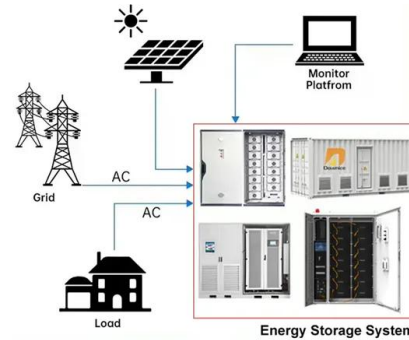

Automated Storage & Retrieval (AS/RS) Systems

Modula's American-made automated storage and retrieval systems transform your material handling - dramatically boosting productivity and accuracy, reducing storage space requirements, and enhancing worker safety and job satisfaction.

**DISTRIBUTED PV
GENERATION + ESS**

**COMPACT , The Fully
Automatic Large Storage
System , STOPA**

The fully automated large storage systems enable the most modern logistics and manufacturing processes because they perfectly adapt to any requirement and space situation. As a central logistics hub, these systems offer storage and provision in perfection, utilizing saving potentials and reducing costs.