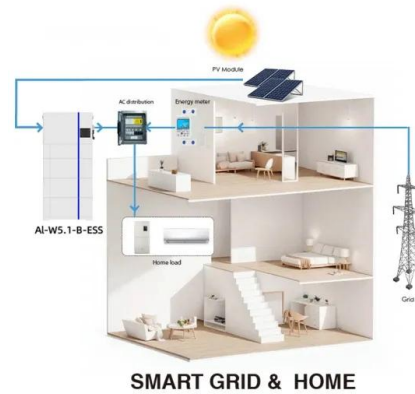

Saint Barthélemy

In Saint Barthélemy, power plugs and sockets (outlets) of type E are used. The standard voltage is 220 V at a frequency of 60 Hz. For more information, select the country you live in at the top of this page. Buy a power plug (travel) adapter. We don't sell power plug adapters. We refer you to Amazon, where you will find a great selection of

Saint Barthélemy

Below you find pictures of the applied power sockets and corresponding plugs. And we provide more information about the voltage and