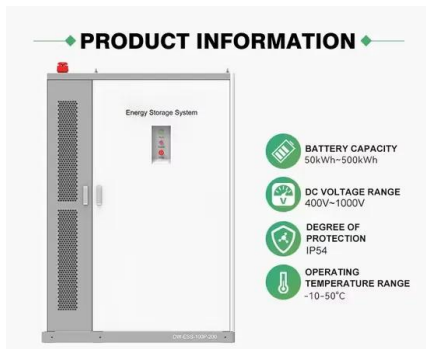

ATRIUM ENERGY (SAINT-BARTHELEMY-D'ANJOU) Chiffre

...

ATRIUM ENERGY, société par actions simplifiée, au capital social de 8000,00 EURO, dont le siège social est situé au 11 BOULEVARD DES BRETONNIERES, 49124 SAINT-BARTHELEMY-D'ANJOU, immatriculée au Registre du Commerce et des Sociétés de Angers sous le numéro 953638665 représentée par M Taha ARAB agissant et ayant les pouvoirs nécessaires en tant ...