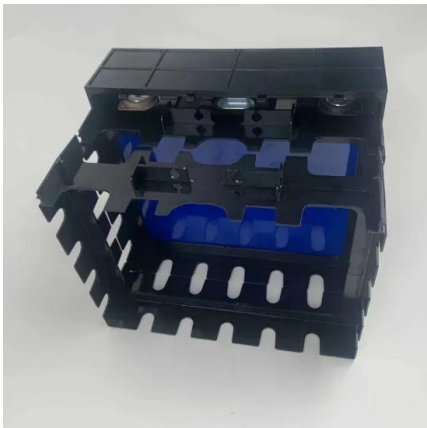

ExaGrid Tiered Backup Storage

Redundant power supplies / ExaGrid software / 19-inch rack-mount chassis with IPMI port / IPv6
* EX84/EX189 available with optional Cable Management Arm Regulatory Approvals y CB Certificate y CISPR 22/32 y EN 5035 y EN 55022/32 y EN 55032:2015 y EN 60950-1 y EN 6100-3-2/4 y EN 62368-1 y FCC Class A