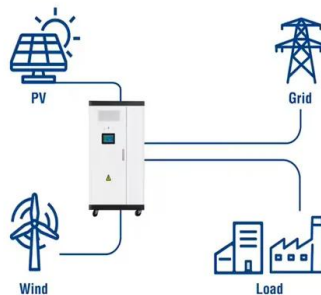

delivers unprecedented performance for in-memory database, AI solutions, cloud services and data analytics.

Utility-Scale ESS solutions