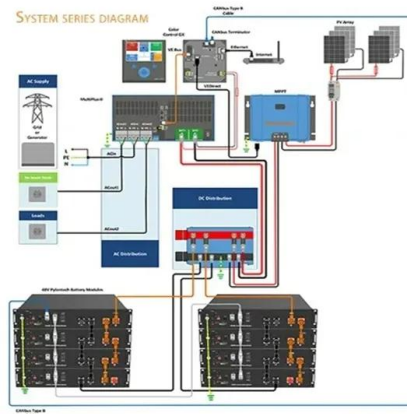

Solar Panel Mounting Structure , Clamp , Accessories , Rail

Solar Panel Mounting Structure - SSP India is manufacturer, supplier and exporter of Solar clamp, rail, accessories, hardware, roofing in Ahmedabad, Gujarat. Skip to content +91 - 99041 ...