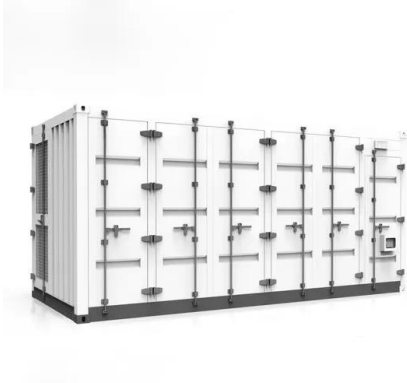

Power Distribution Unit

For power distribution requirements of medium to large data centers, Delta's Power Distribution Unit (PDU) provides an optimal solution. The space-saving PDU is easy to move and adapt to future reconfigurations of the data center. The PDU offers superior power protection and monitoring, and the flexibility & scalability to match your actual