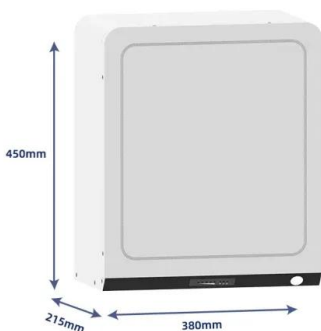

Power Distribution Cabinet

For power distribution requirements of medium to large data centers, Delta's Power Distribution Cabinet (PDC) provides an optimal solution. The space-saving PDC is easy to move and adapt to future reconfigurations of the data center. ...