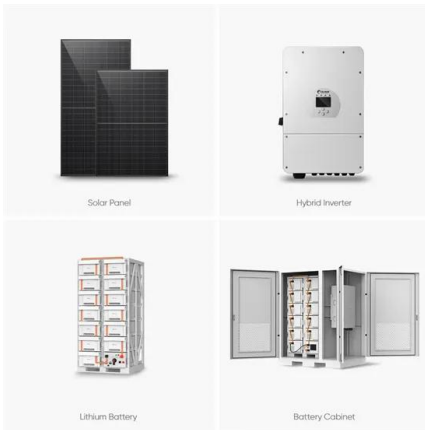

Luggage Storage in Lisbon , Safe & Convenient Solutions

Explore Lisbon hands-free with our secure luggage storage Lisbon service, located conveniently near the airport. Drop off your bags and enjoy the city's attractions, knowing your belongings are safe with our 24/7 surveillance and modern facilities.

How To Store Your Luggage in Lisbon, Porto and the Algarve

Cost of storage is charged per day, depending on the weight of the bag. It costs EUR2.90 for an item weighing 10kg or less, EUR4.30 for up to 30kg and EUR8.60 for items over 30kg. This is an ideal option for travellers with short layovers or transit period.