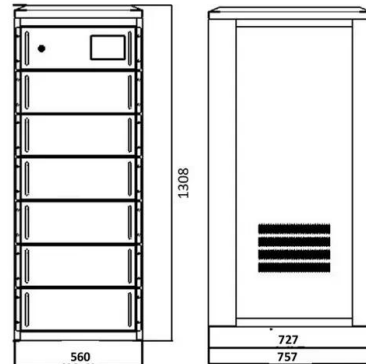

EcoFlow 5kWh Power Kits

Unlike other RV power solutions, Power Kits combine five components into one Power Hub that deals with all your power needs, saving you space, money, and set-up hassle. Our 2 and 5kWh batteries securely stack in threes, giving you ...

5000W 51.2V SG Series Hot Models Charging Solar Portable Power Station

As an energy storage power station for out door/office use, it can be connected with mobile phones tablet computers, laptops and other consumer digital devices. Car charging output port: car refrigerator, air pump, vacuum cleaner.