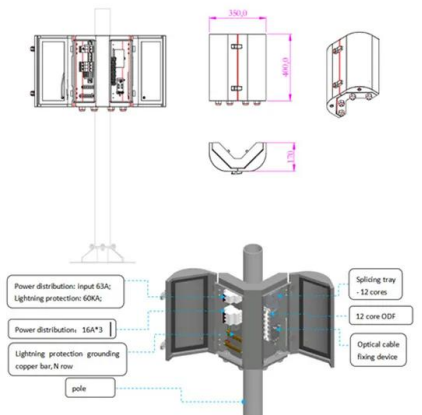

A Full Guide to Photovoltaic Panel Installation and Maintenance

When evaluating a site for solar panel installation, it's essential to consider local regulations and building codes that can impact the feasibility of the project. junction boxes, ...