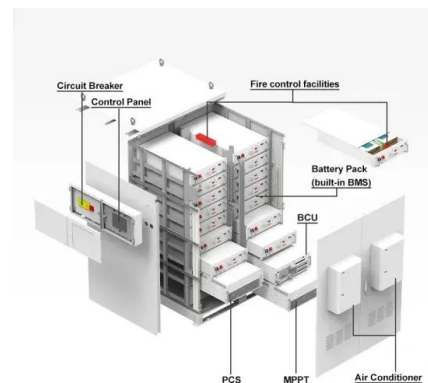

Solar Panel Junction Box

The solar panel junction box works by connecting the individual solar panels in a series or parallel configuration. This allows the electricity generated by each panel to be combined and sent to the inverter, where it is ...