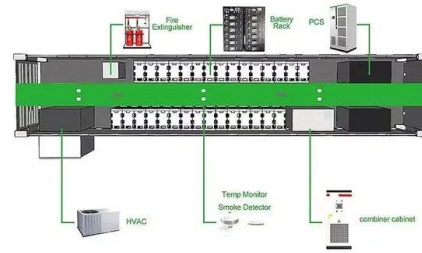

Solar Sandwich Panel

Our supports are specifically designed to secure solar panels on sandwich panels efficiently, making it easier to install photovoltaic panels on sandwich panel roofs. Our products include the innovative sandwich panel with integrated solar

...

Contact Us

For catalog requests, pricing, or partnerships, please visit:
<https://www.ssab-proiect.eu>