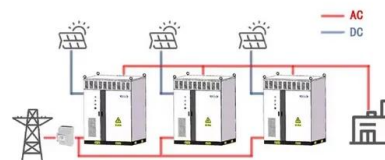

Hyundai YH Series HiS-S400YH(BK) Solar Panel

The 400-Watt Monocrystalline Solar Panel from Hyundai Power is a versatile performer constructed with high quality tempered glass and a stronger surface to protect from harsh weather conditions. The solar cells used in the panel are

...

WORKING PRINCIPLE