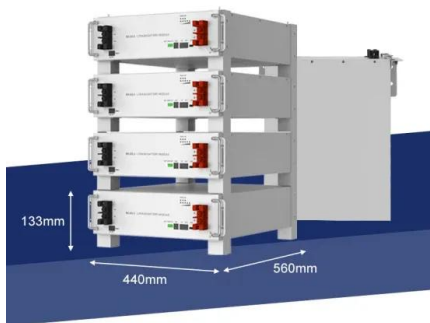

Outdoor solar monitor bracket

---

11 Best Outdoor Solar Spotlights Reviewed (Summer

...

With the best outdoor solar spotlights, you will avoid the hassle of connecting the wires! comes with light or monitor sensor, anti-UV ABS construction, IP67 with a wall bracket and ground stake, which allow you to ...

Wasserstein 2-in-1 Universal Pole Mount for Wyze, ...

??8%??· The Wasserstein 2-in-1 Universal Pole Mount is a hardware accessory designed for various security cameras and solar panels, including those from Wyze, Blink, Ring, Arlo, and Eufy. This mount is used for outdoor ...