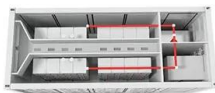

Early years Norfolk Education Online (NEO) account

In Norfolk, an online service known as Norfolk Education Online (NEO) is used by early years providers and families. For families there is information about home learning, early years funding and childcare and starting school. It is also possible to register an account to - Check eligibility for early education; Apply for free school