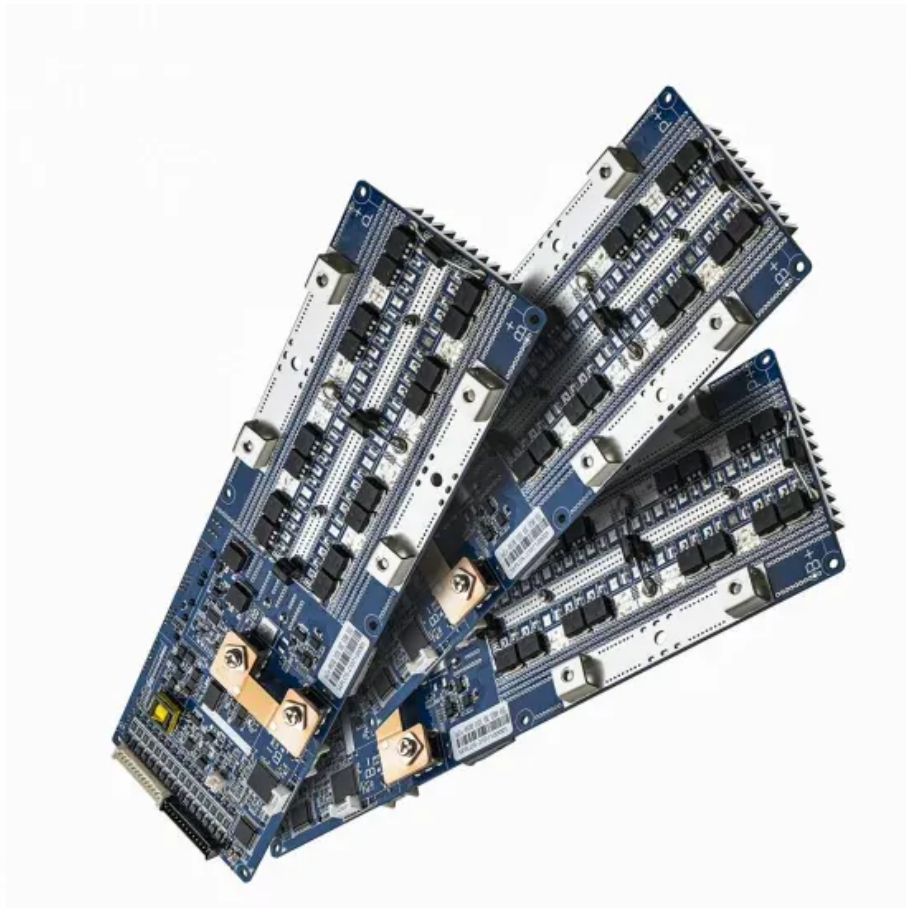

## Overview

---

What is SIESTORAGE neo?

SIESTORAGE NEO, a modular and scalable battery storage system designed for your needs. SIESTORAGE NEO! Allowing high power charging on weak grid connection, storing self-generated energy, balancing peak loads, smart and efficient load management, and power factor correction – these are only some of the key features of SIESTORAGE NEO.