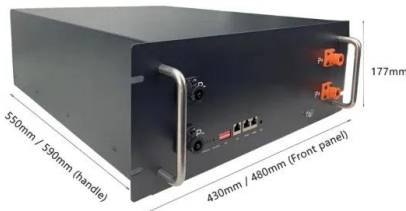

PUSUNG-R (Fit for 19 inch cabinet)