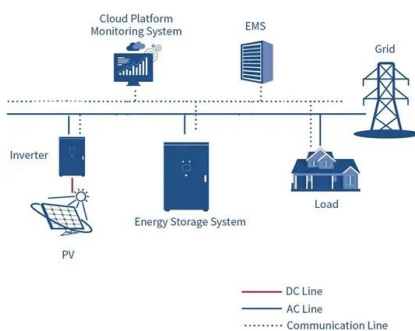

Aima Nepal , Your one-stop electric vehicle solution

A portable battery can offer a solution for charging an electric vehicle whether at home or during travel. Portable Batteries help by providing flexibility to the user to charge in their own comfortable spaces.