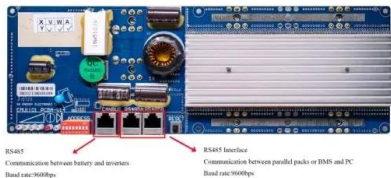

Inverter Battery Repair Center in kathmandu, Nepal

Battery Power Nepal Pvt: Kathmandu, Nepal
Kanti Path: 01-4257297: Cdma Solution Center:
Shop No. 50, China Town Shopping Center, China Town Rd: 984-1080561: Techno Store (Apple Store/Shop In Nepal) Shop No: S7 B& C, 2nd Floor, City Centre, Kamalpokhari: 01-4011527: Gadgets And Gears: