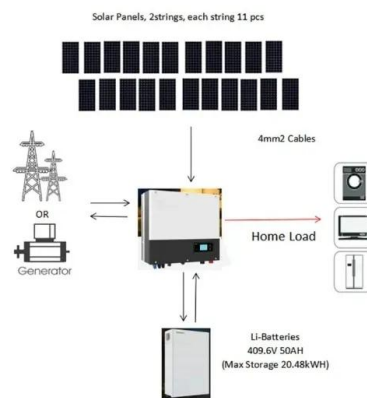

Guide to Solar Panel Sizes & Dimensions (November ...

Discover which solar panel sizes and dimensions are the most common in the UK, as well as which size is the best for your home. 0330 818 7480. Become a Partner. Menu. Solar Panels. Heat Pumps. Boilers. Windows. ...