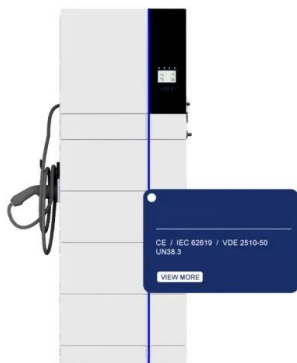

Guide to Solar Panel Sizes & Dimensions (November ...

Discover which solar panel sizes and dimensions are the most common in the UK, as well as which size is the best for your home. 0330 818 7480. Become a Partner. Menu. Solar Panels. Heat Pumps. Boilers. Windows. ...