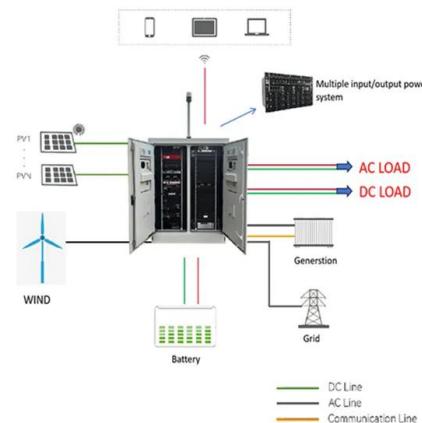

Eureka Ergonomic Lynx Power Recliner with Wireless Charging

Eureka Ergonomic Lynx Power Recliner with Wireless Charging & USB Electric Seamless Reclining Adjustment from 118° to 148° Includes Electric Controller with Type-C & USB Ports Includes 360° Rotating Wireless Charging Phone Stand Designed with Modern Techno 3D Fabric Convenient Side Storage Pocket