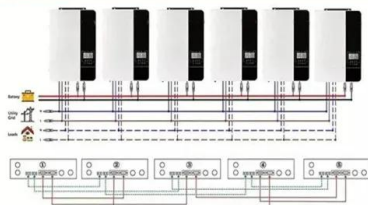

Parallel (Parallel operation up to 6 unit (only with battery connected))

AC output wires

AC input wires