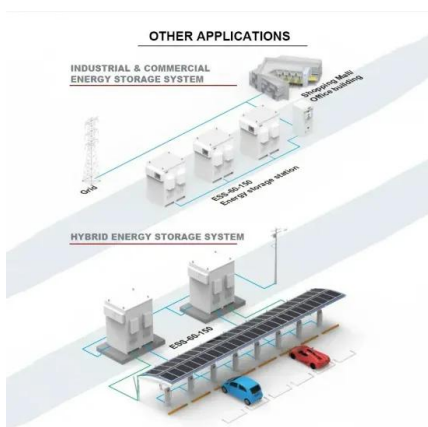

### Data Translation Announces High Voltage, Precise Lithium-Ion ...

Direct voltage inputs of any value in the range of +/-100 volts can easily and quickly be applied from a single cell or from a series of stacked cells. Each of 48 separate input channels with 1000 volt channel to channel galvanic isolation ensures highly precise and consistent readings.