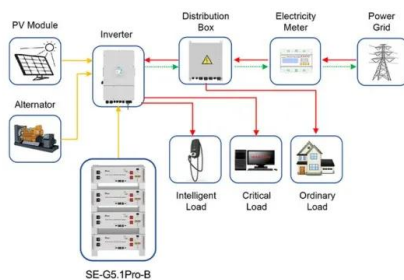

About our Company

Joule Energy Solutions is a company founded in 2020 with a mission to make clean, renewable energy accessible to everyone. We develop and provide reliable, affordable energy solutions for residential, commercial, industrial, utility, and microgrid markets. Our services include system design, consulting, and equipment sales.

Application scenarios of energy storage battery products