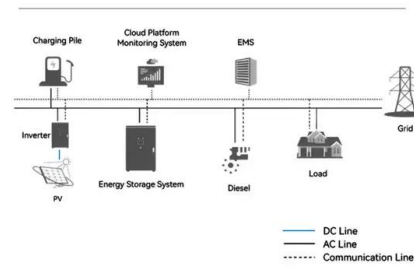

handle it. CALL TODAY 01624 613161. Call us now! Follow Us.

System Topology