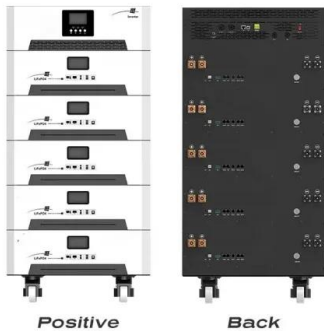

...

New energy management products & services

When you add modern intelligent controllers into your system you can connect smart thermostats, connected appliances, intelligent energy saving lighting, window sensors and battery storage that will cleverly help you reduce the energy you are using dramatically cutting down waste.