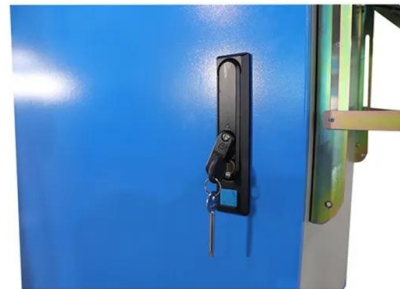

Wallmount Hinged with NEMA Clamps Type 4X, ...

For use in indoor and outdoor corrosive environments that require a water-tight seal, this enclosure's seamless foam-in-place gasket and screw-down clamps provide a secure seal against contaminants. [Read more](#) [Read less](#)