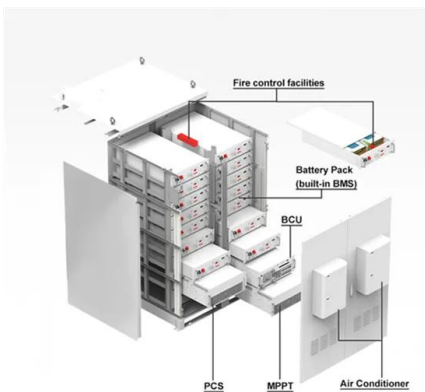

Easily add prepaid credit or plans to any active Digicel number with our convenient and secure online top up platform.

GPS coordinates of Bonaire, Bonaire, Sint Eustatius and Saba

Bonaire (/ b ? ' n ??r /; Dutch: Bonaire, Papiamentu: Boneiru) is an island in the Leeward Antilles in the Caribbean Sea. Together with Aruba and Curaçao, it forms the group known as the ABC islands, located off the north coast of South America near the western part of Venezuela. Bonaire's capital is Kralendijk.

Enphase 5.0kWh 76.8VDC 240VAC IQ Battery 5P w/ Integrated IQ

The IQ Battery 5P all-in-one AC-coupled system is powerful, reliable, simple, and safe. It has a total usable energy capacity of 5.0 kWh and includes six embedded grid-forming microinverters with a 3.84 kVA continuous power rating. It provides backup capability, and installers can quickly design the right system size to meet the customer needs.

Enphase , IQ Battery 5P, AC-connected , 5 kWh , IQBATTERY-5P ...