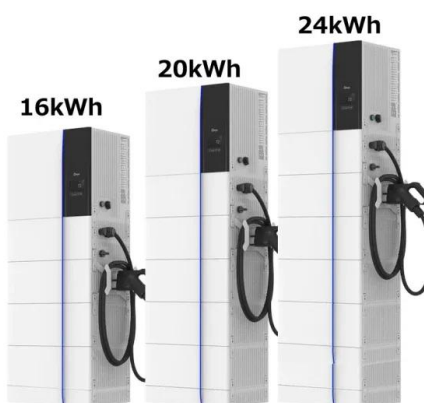

Enphase 5.0kWh 76.8VDC 240VAC IQ Battery 5P w/ ...

The IQ Battery 5P all-in-one AC-coupled system is powerful, reliable, simple, and safe. It has a total usable energy capacity of 5.0 kWh and includes six embedded grid-forming microinverters with a 3.84 kVA continuous power rating. It ...