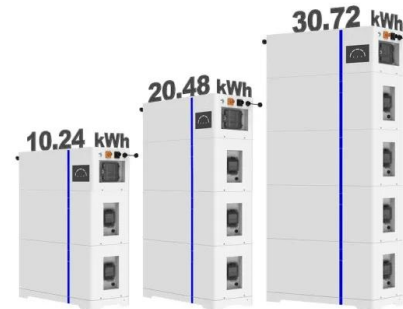

...

I PRO ENERGY SOLUTIONS SPÓŁKA Z OGRANICZONĄ ODPOWIEDZIALNOŚCIĄ KRS: 0001036756, REGON: 525339835 - prowadzenie zmian w Krajowym Rejestrze Sądowym (KRS), odpisy pełne i aktualne podmiotów gospodarczych.

ESS