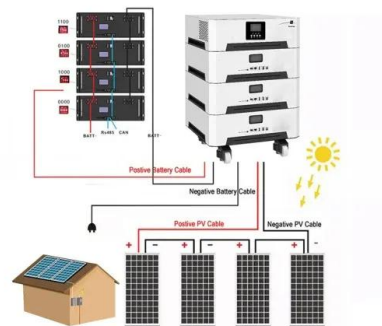

Ipro

Ipro Energy Solutions. O nas. Oferta. Kariera. Kontakt. Oferta. Specjalizujemy się w zwiększaniu efektywności energetycznej Twojej firmy poprzez nowoczesne technologie i odnawialne źródła energii. Nasza oferta obejmuje kompleksowe usługi dostosowane do indywidualnych potrzeb każdego obiektu.