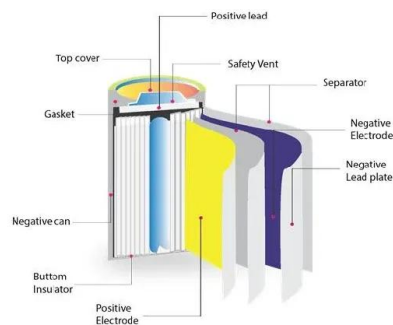

How to Install Solar Panels on a Metal Roof

What Are the Challenges of Installing Solar Panels on a Metal Roof? Installing solar panels on a metal roof also has some challenges, such as: Cost: Solar panels are still an expensive investment upfront, even though they ...