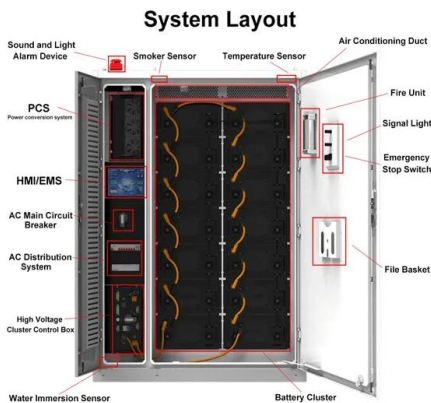

penyimpanan kelas menengah tanpa kompromi, dibangun baru dari awal untuk menghadirkan kecepatan dan efisiensi penyimpanan terpadu, dan dibuat untuk dunia multi-cloud. Explore the PowerMax Family Penyimpanan Terpadu Semua

...