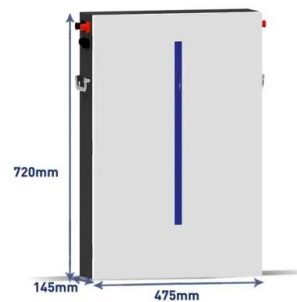

changez pour une mobilité durable

Avec Mobilize, rechargez votre véhicule en toute simplicité où que vous soyez : à domicile grâce à Mobilize Power Solutions et l'installation d'une borne de recharge chez vous ou en déplacement avec le Mobilize Charge Pass. Mobilize opère également plusieurs services d'autopartage dans le monde. Gardez l'oeil ouvert, nous